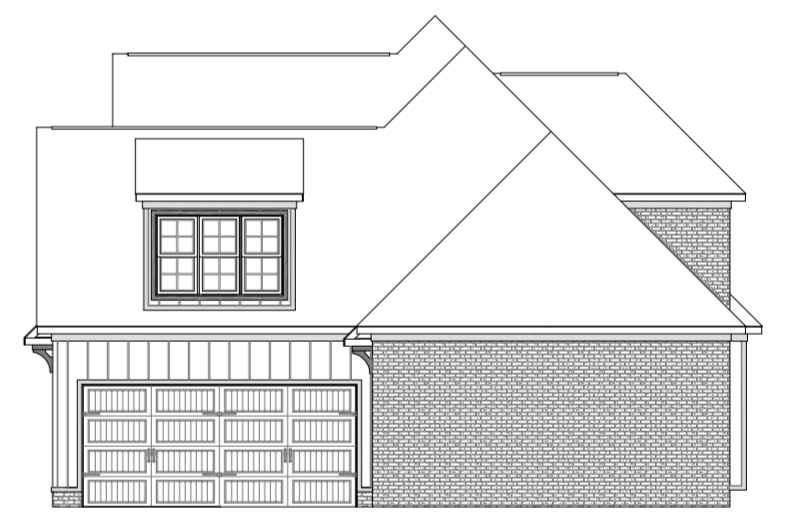

FRONT ELEVATION

**Lot #3
Bethel Ridge**

SQUARE FOOTAGE
 2343 sq.ft. 1st FLOOR
 1247 sq.ft. 2nd FLOOR
 3590 sq.ft. TOTAL

LEFT ELEVATION

REAR ELEVATION

RIGHT ELEVATION