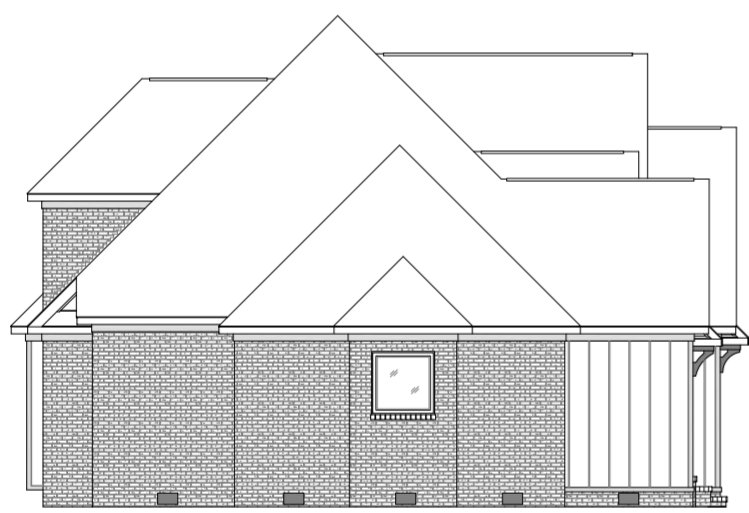

FRONT ELEVATION

**Lot #3
Bethel Ridge**

SQUARE FOOTAGE
 2343 sq.ft. 1st FLOOR
 1247 sq.ft. 2nd FLOOR
 3590 sq.ft. TOTAL

LEFT ELEVATION

REAR ELEVATION

RIGHT ELEVATION